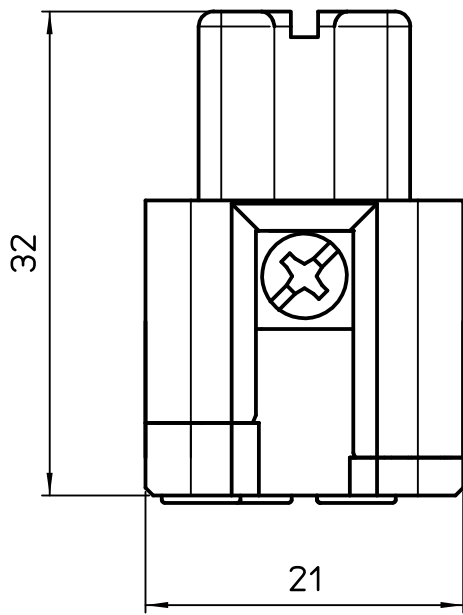

A

A

Diritti riservati All rights reserved

B

B

C

C

	15/05/24	T.Tedeschi	Dimension 32 was 30,8 mm
REV.	DATE	SIGNATURE	
Dimensions in mm		Simplified representation with dimensions without tolerance	
Original Size A4		JKSF 03	Scale 2:1
Date 08/10/14		Female insert spring 3P + 10A 400V-JEI	
Sign. T.Tedeschi			