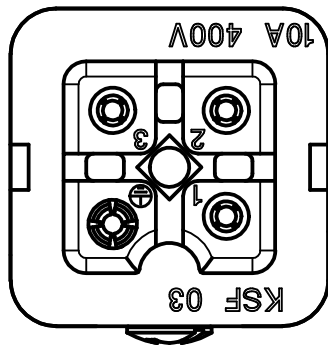

A

A

Diritti riservati All rights reserved

B

B

C

C

	15/05/24	T.Tedeschi	Dimension 32 was 30,8 mm
REV.	DATE	SIGNATURE	
Dimensions in mm		Simplified representation with dimensions without tolerance	
Original Size A4		JKSF 03	Scale 2:1
Date 08/10/14		Female insert spring 3P + 10A 400V-JEI	
Sign. T.Tedeschi			