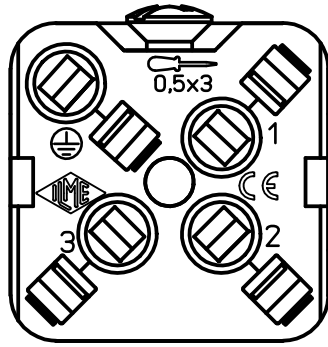

A

A

Diritti riservati All rights reserved

B

B

C

C

	15/05/24	T.Tedeschi	Dimension 32 was 30,8 mm
REV.	DATE	SIGNATURE	
Dimensions in mm		Simplified representation with dimensions without tolerance	
Original Size A4		JKSF 03	Scale 2:1
Date 08/10/14		Female insert spring 3P + 10A 400V-JEI	
Sign. T.Tedeschi			