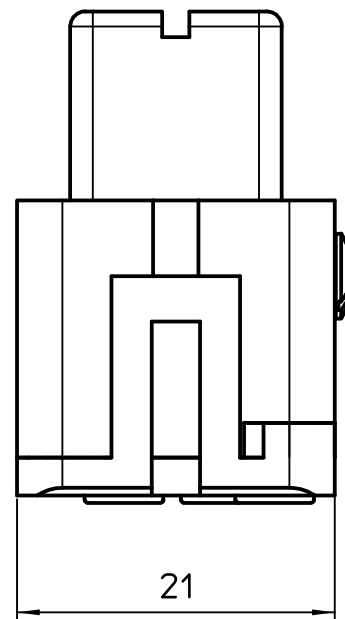

A

A

Diritti riservati All rights reserved

B

B

C

C

	15/05/24	T.Tedeschi	Dimension 32 was 30,8 mm
REV.	DATE	SIGNATURE	
Dimensions in mm		Simplified representation with dimensions without tolerance	
Original Size A4		JKSF 03	Scale 2:1
Date 08/10/14		Female insert spring 3P + 10A 400V-JEI	
Sign. T.Tedeschi			